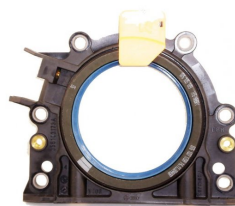

BL-1293

SEAL CRANK w/FLANGE

OEM NO

076103171B 20036356B

COMPATIBLE VEHICLES

CRAFTER BJK-BJM 2,5 TDI 06-11 ELR 741.700

BL-1107

WINDSCREEN WASHER TANK